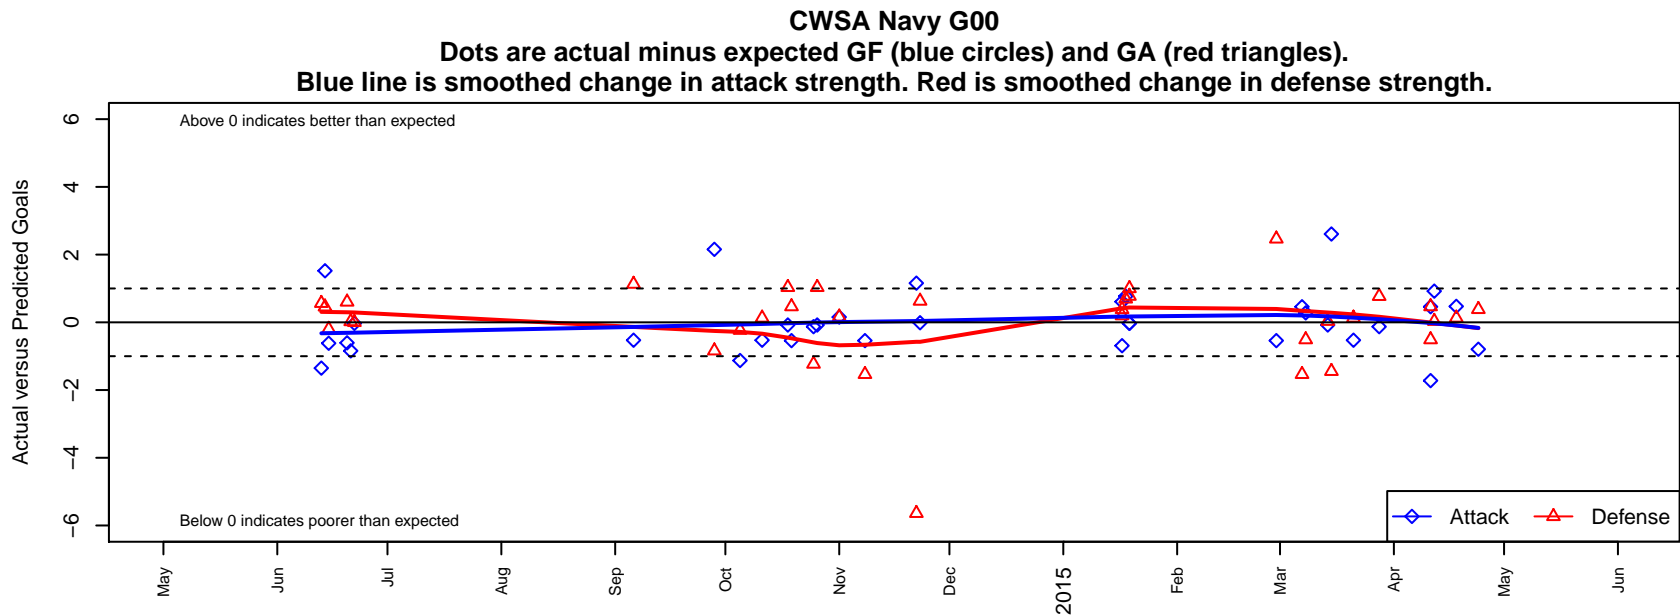

CWSA Navy G00

Central Washington Soccer Academy
Yakima, WA

G00 total strength=1321

attack=5.31 defense=6.97

fall league = PSPL Premier U14

spr league = Spr PSPL SuperLeague U14

notes= McAllister 2013, 2014

alt names used:

2014 US Club Regionals Premier U13

2014 PSPL Premier U14

2014 PacNW Winter Classic Premier II U14

2014 Spr PSPL SuperLeague U14

2014 WA Cup GU14 Gold/Platinum U14

**attack and defense variance (black dot)
relative to other teams
and top 10 in region**