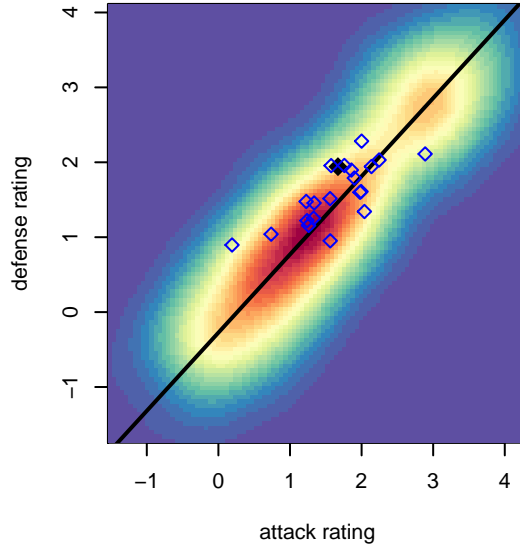

**attack and defense rating
relative to others at age
and all opponents in last 13 months**