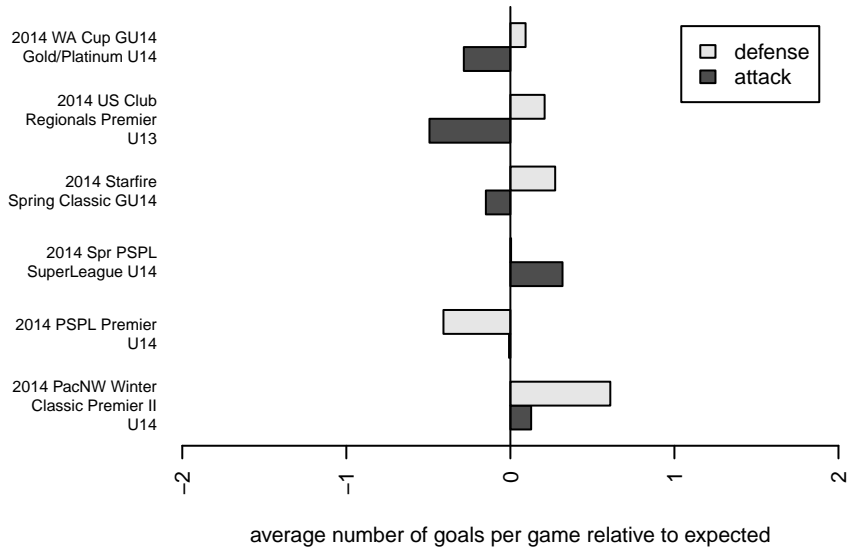

Performance relative to 13 month average