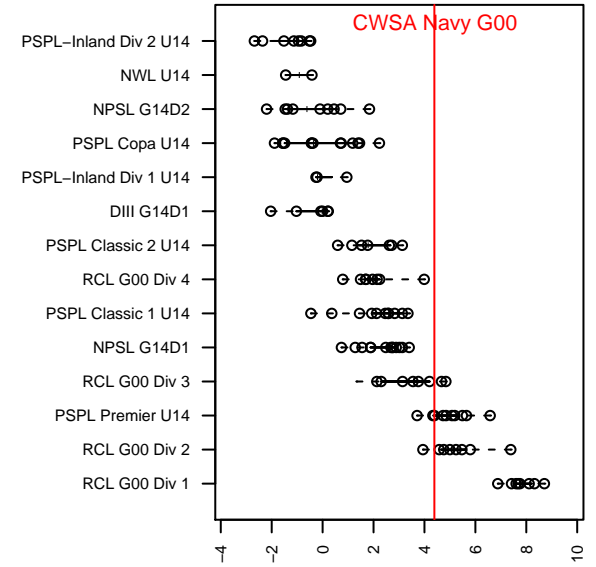

**attack and defense rating
relative to others at age
and all opponents in last 13 months**